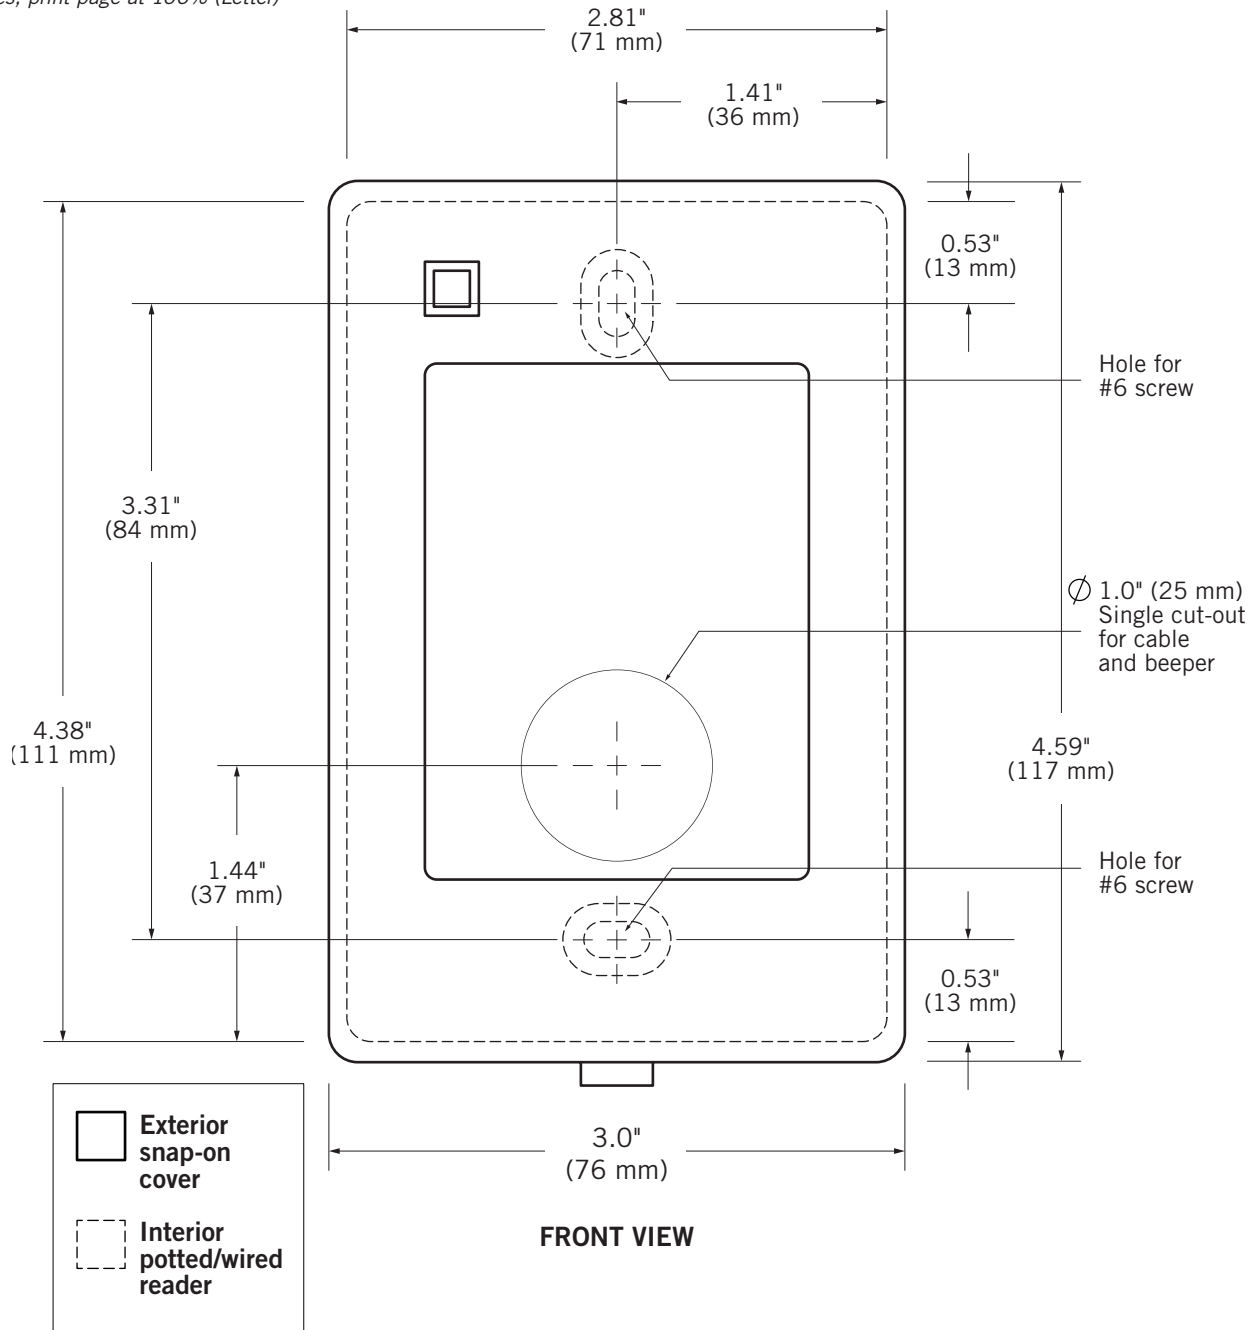

# MOUNTING GUIDE

## CONEXT<sup>®</sup> PCR-640L MOBILE-READY PROXIMITY READER

### Shown Actual Size

To use as a template for mounting on flat surfaces, print page at 100% (Letter)

Be sure to use appropriate tools and proper safety equipment during installation.  
Farpointe Data reserves the right to change specifications without notice.  
© 2020 Farpointe Data, Inc. All rights reserved.