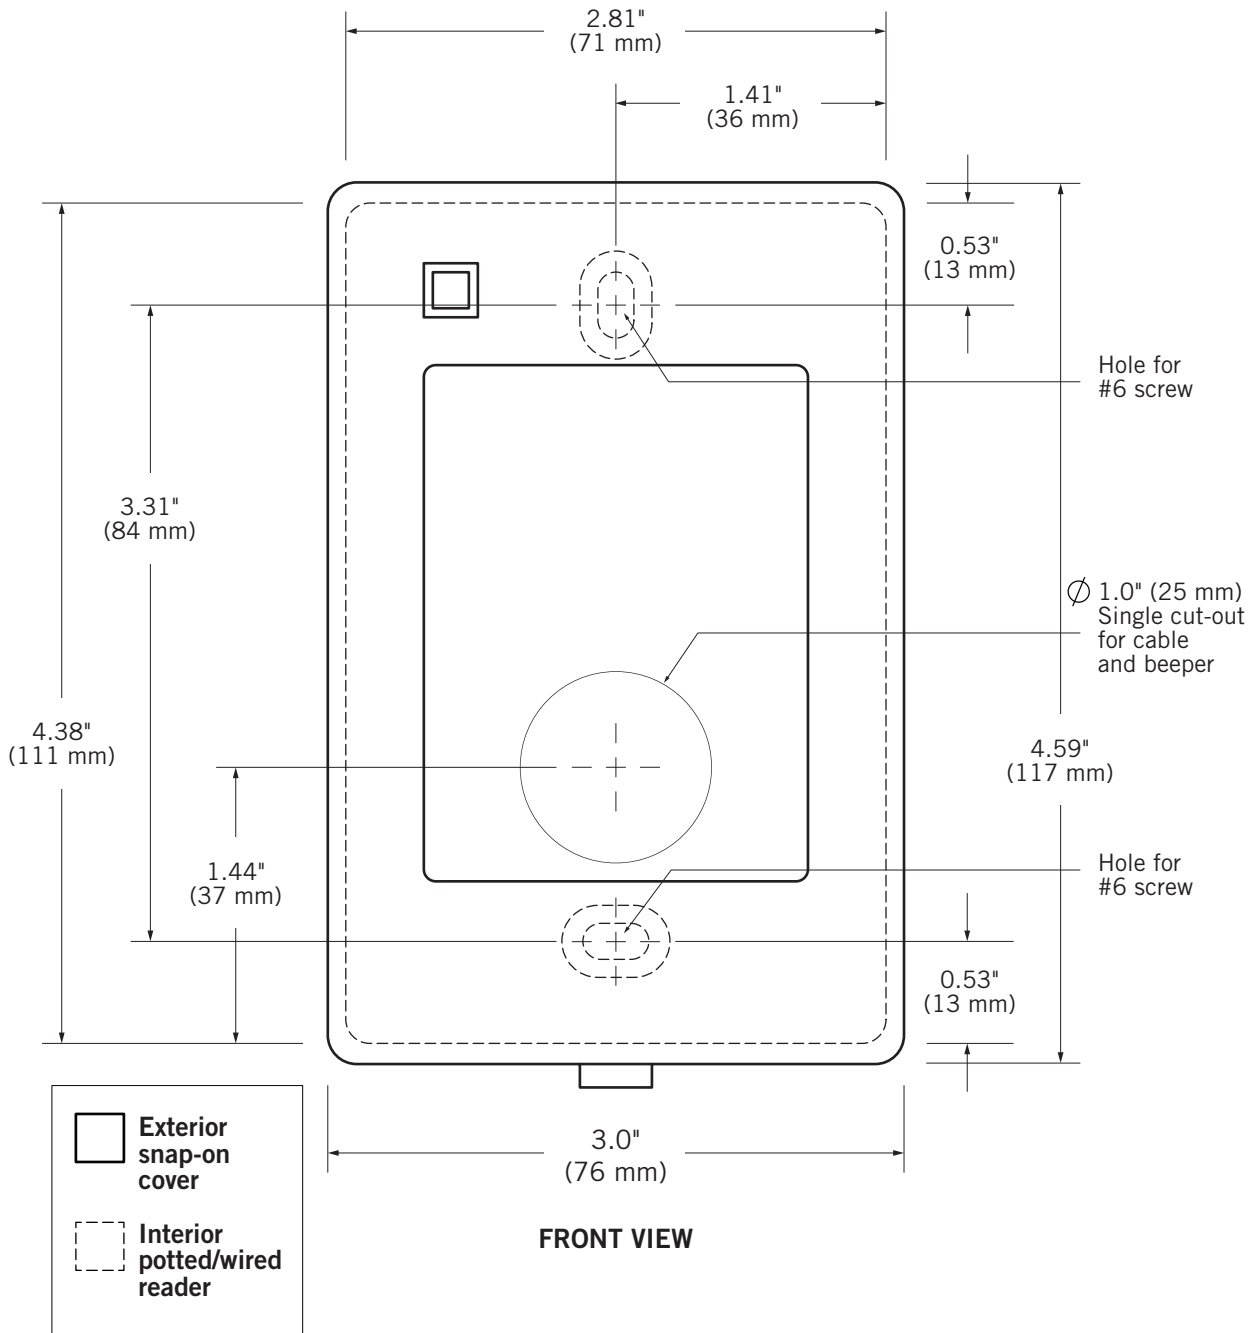

# MOUNTING GUIDE

## CONEXT<sup>®</sup> PCR-640L MOBILE-READY PROXIMITY READER

### Shown Actual Size

To use as a template for mounting on flat surfaces, print page at 100% (A4)

Be sure to use appropriate tools and proper safety equipment during installation.  
Farpointe Data reserves the right to change specifications without notice.  
© 2020 Farpointe Data, Inc. All rights reserved.