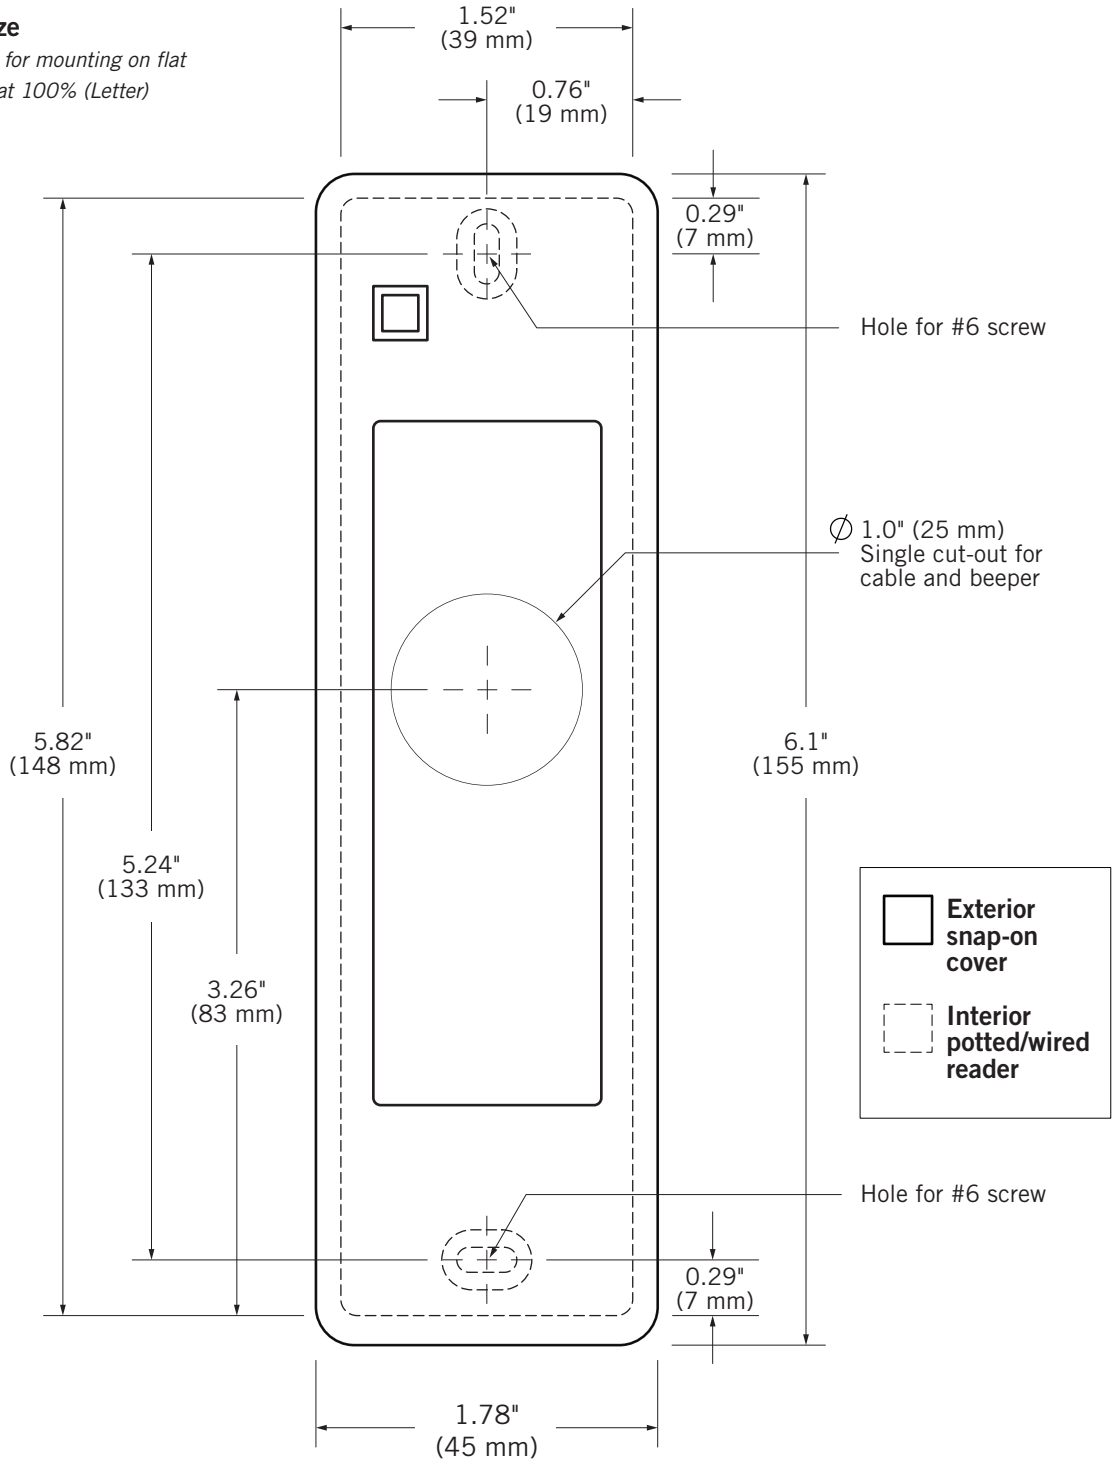

# MOUNTING GUIDE

## CONEXT<sup>®</sup> PCR-620L MOBILE-READY PROXIMITY READER

**Shown Actual Size**

To use as a template for mounting on flat surfaces, print page at 100% (Letter)

**FRONT VIEW**

Be sure to use appropriate tools and proper safety equipment during installation.  
Farpointe Data reserves the right to change specifications without notice.  
© 2020 Farpointe Data, Inc. All rights reserved.