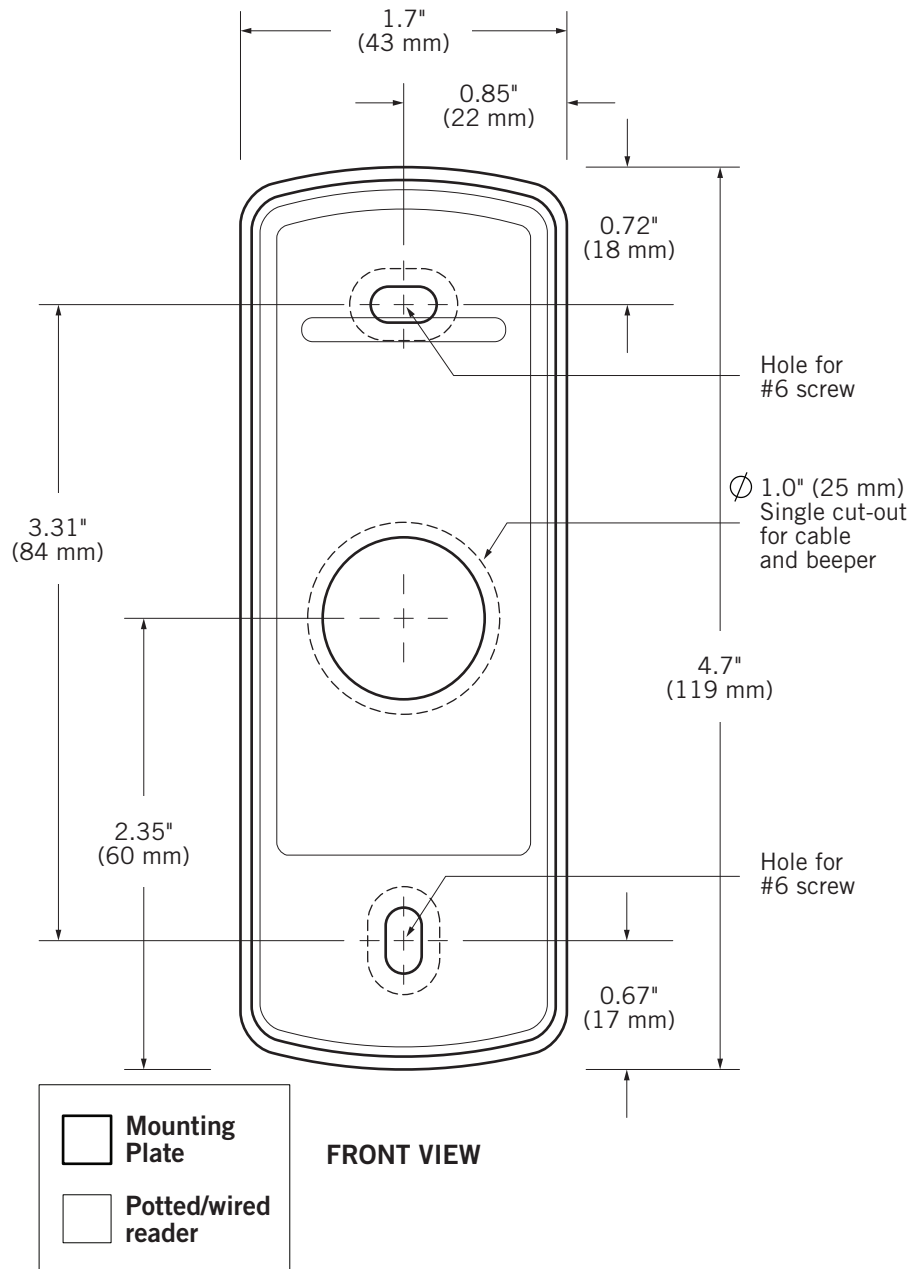

# MOUNTING GUIDE

## CONEXT<sup>®</sup> PCR-35L MOBILE-READY PROXIMITY READER

### Shown Actual Size

To use as a template for mounting on flat surfaces, print page at 100% (Letter)

Be sure to use appropriate tools and proper safety equipment during installation.  
Farpointe Data reserves the right to change specifications without notice.  
© 2020 Farpointe Data, Inc. All rights reserved.