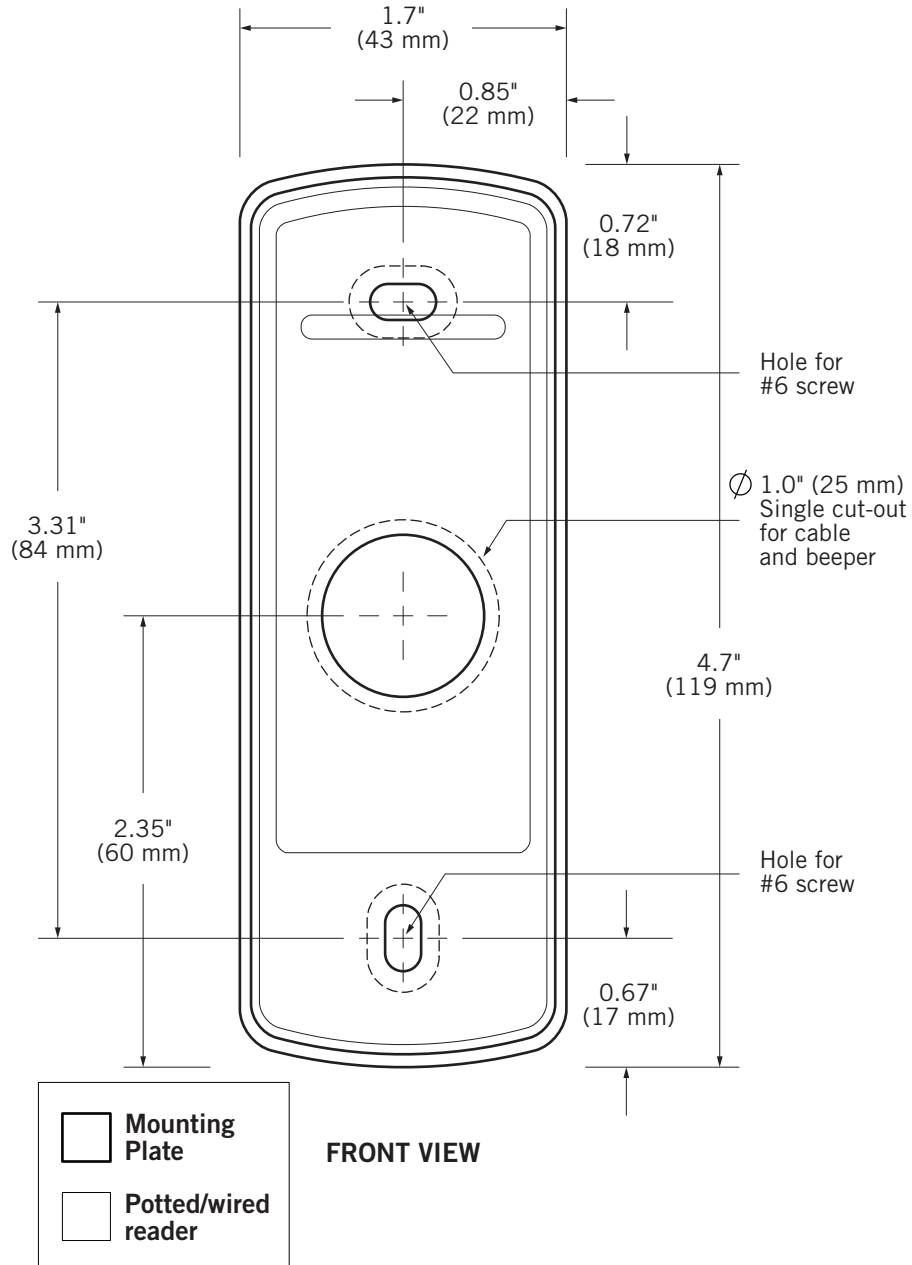

MOUNTING GUIDE

CONEXT[®] PCR-35L MOBILE-READY PROXIMITY READER

Shown Actual Size

To use as a template for mounting on flat surfaces, print page at 100% (A4)

Be sure to use appropriate tools and proper safety equipment during installation.
Farpointe Data reserves the right to change specifications without notice.
© 2018-2020 Farpointe Data, Inc. All rights reserved.