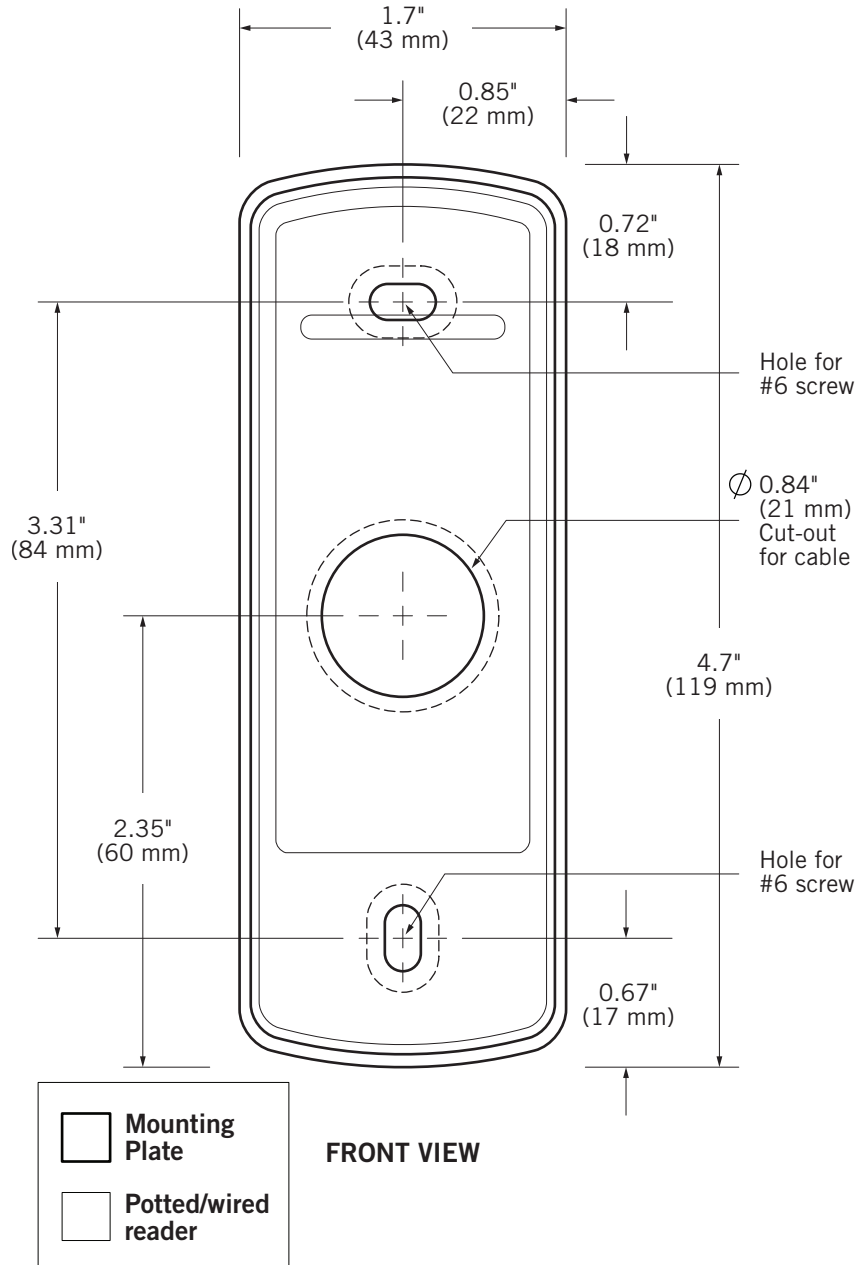

# MOUNTING GUIDE

## CONEXT<sup>®</sup> PCR-35L MOBILE-READY PROXIMITY READER (MULLION)

### Shown Actual Size

To use as a template for mounting on flat surfaces, print page at 100% (A4)

Be sure to use appropriate tools and proper safety equipment during installation.  
Farpointe Data reserves the right to change specifications without notice.  
© 2018-2022 Farpointe Data, Inc. All rights reserved.