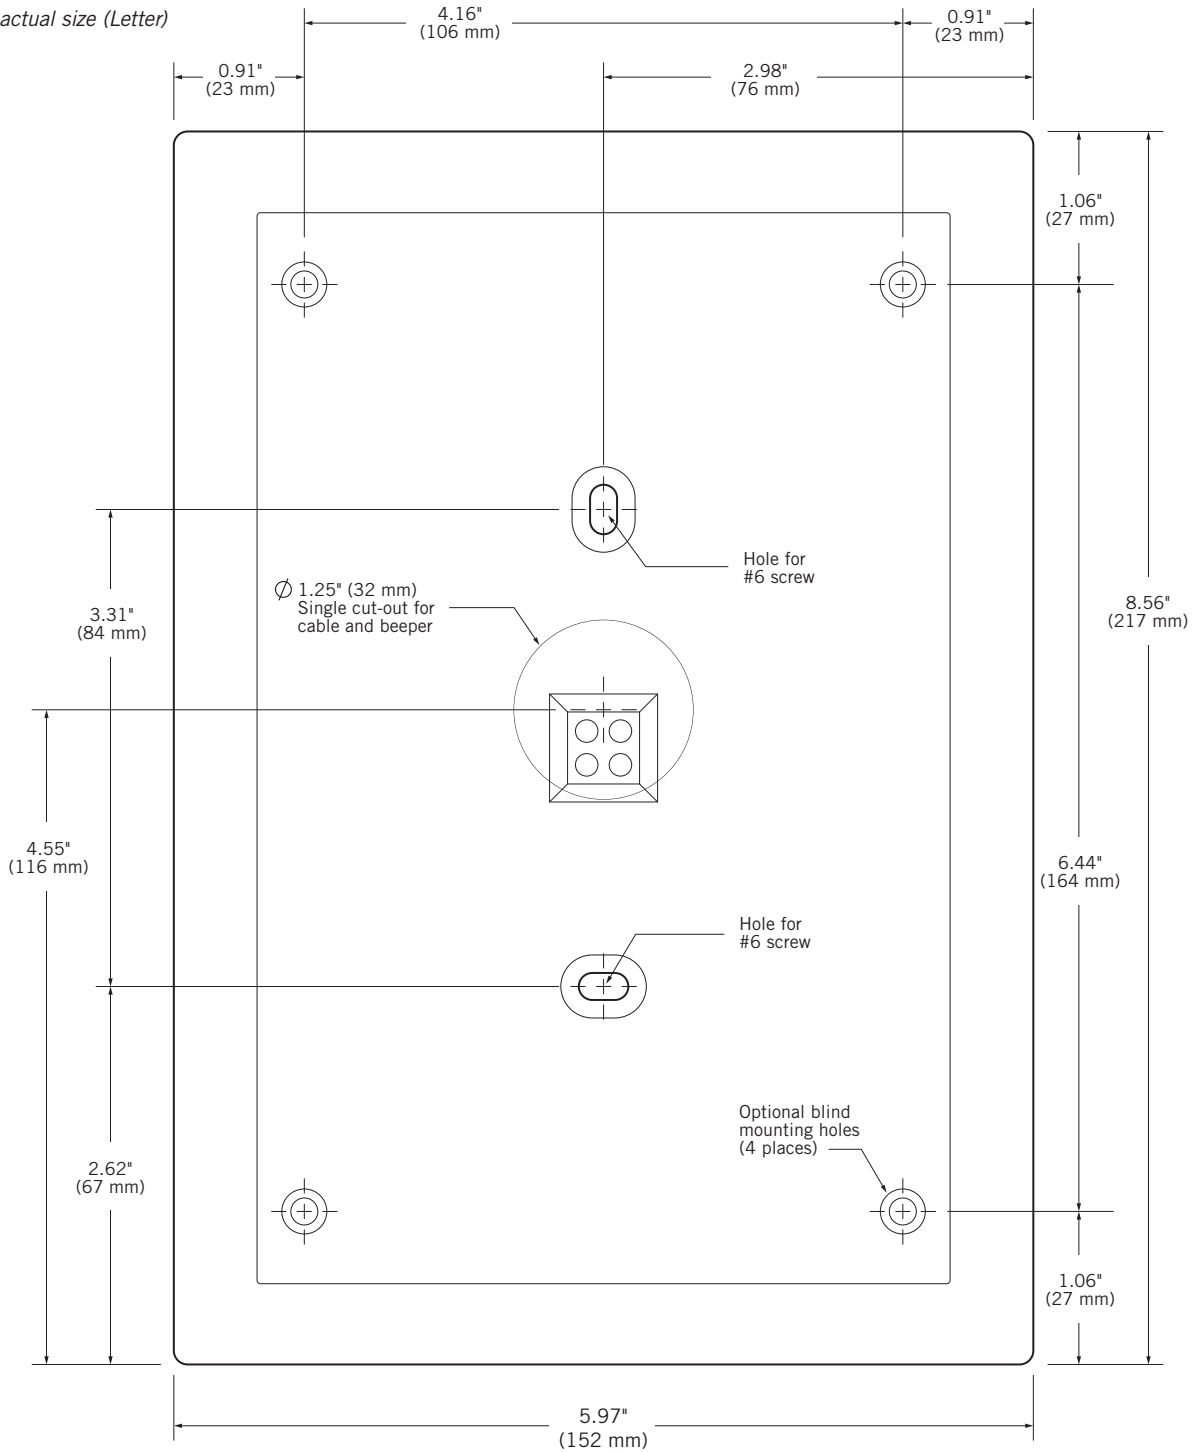

# MOUNTING GUIDE

## P-710 PROXIMITY READER

**Not Shown to Scale**  
75% of actual size (Letter)

**FRONT VIEW**

**Farpointe Data, Inc.**  
2195 Zanker Road  
San Jose, CA 95131 USA  
Office: +1-408-731-8700  
Fax: +1-408-731-8705  
support@farpointedata.com  
www.farpointedata.com