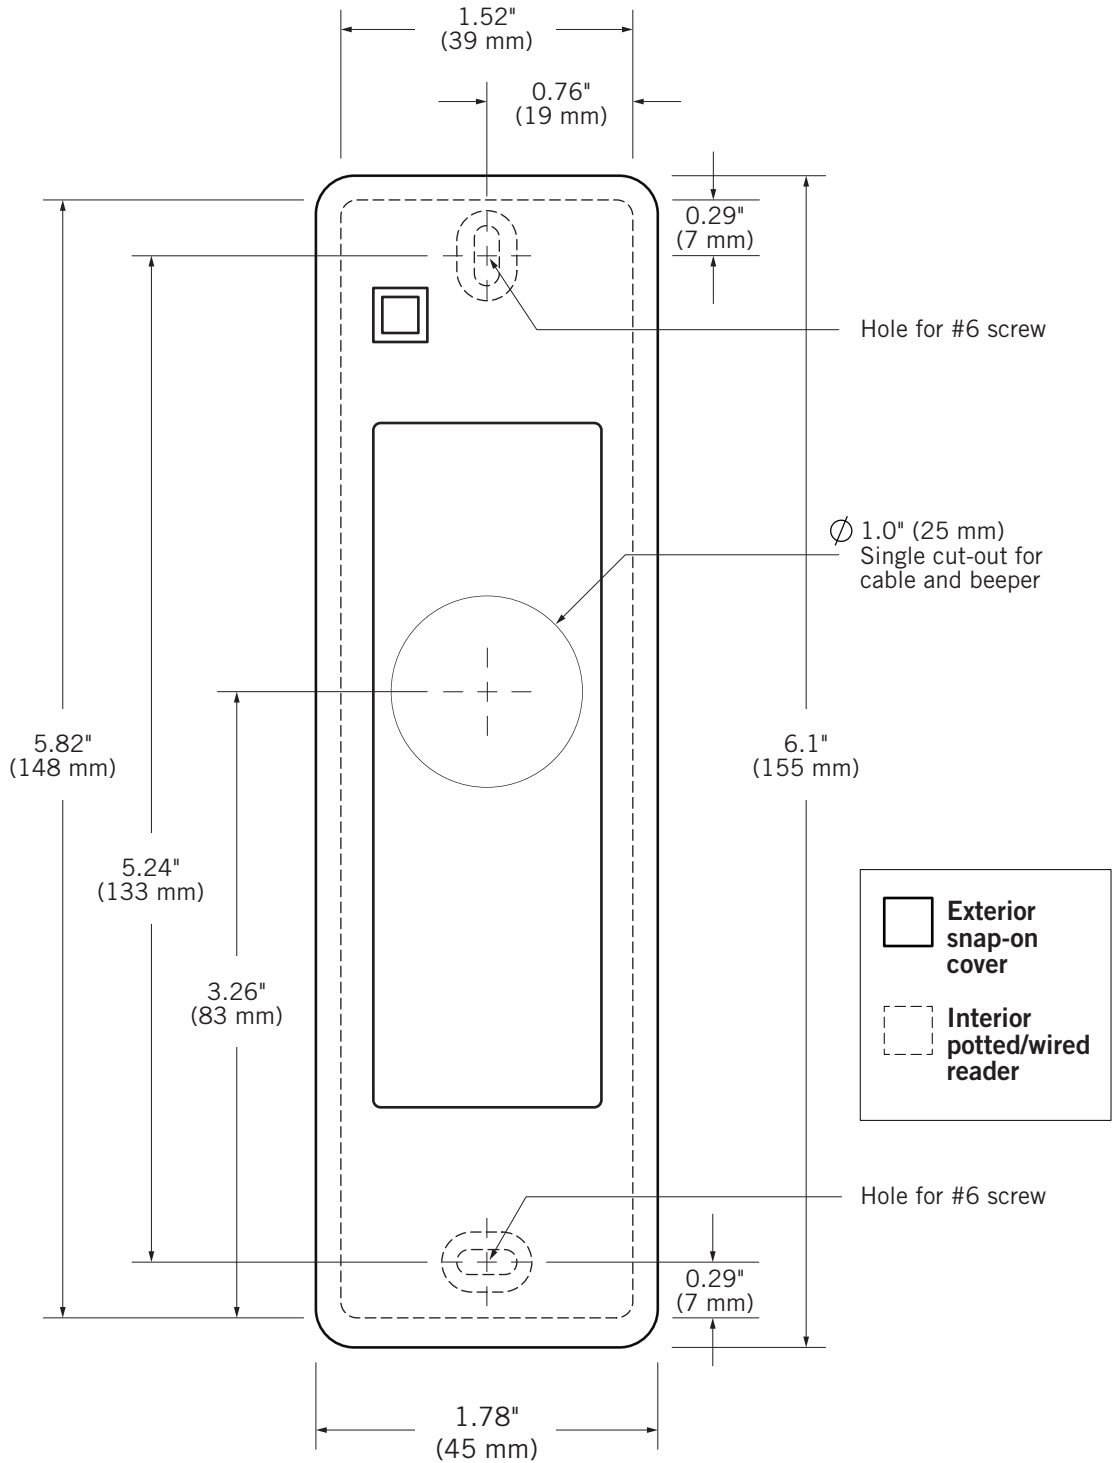

MOUNTING GUIDE

P-620 PROXIMITY READER

Shown Actual Size

To use as a template for mounting on flat surfaces, print page at 100% (A4)

FRONT VIEW

Farpointe Data, Inc.
2195 Zanker Road
San Jose, CA 95131 USA
Office: +1-408-731-8700
Fax: +1-408-731-8705
support@farpointedata.com
www.farpointedata.com