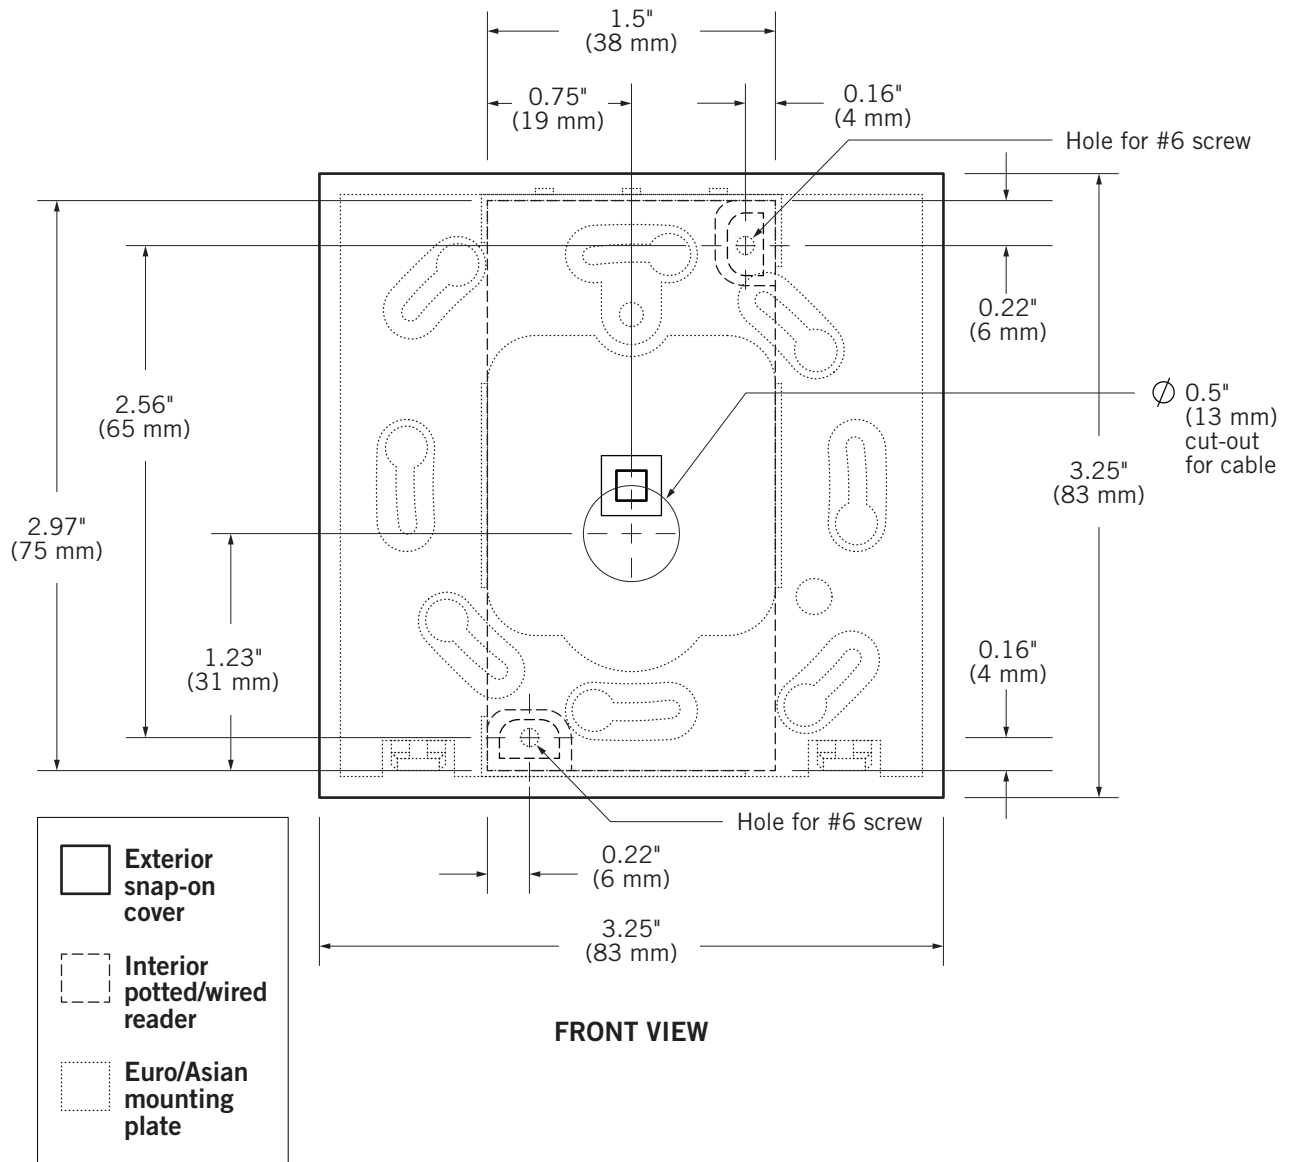

MOUNTING GUIDE

P-530 PROXIMITY READER

Shown Actual Size

To use as a template for mounting on flat surfaces, print page at 100% (Letter)

P/N: 01803-001 · Rev. 02.19