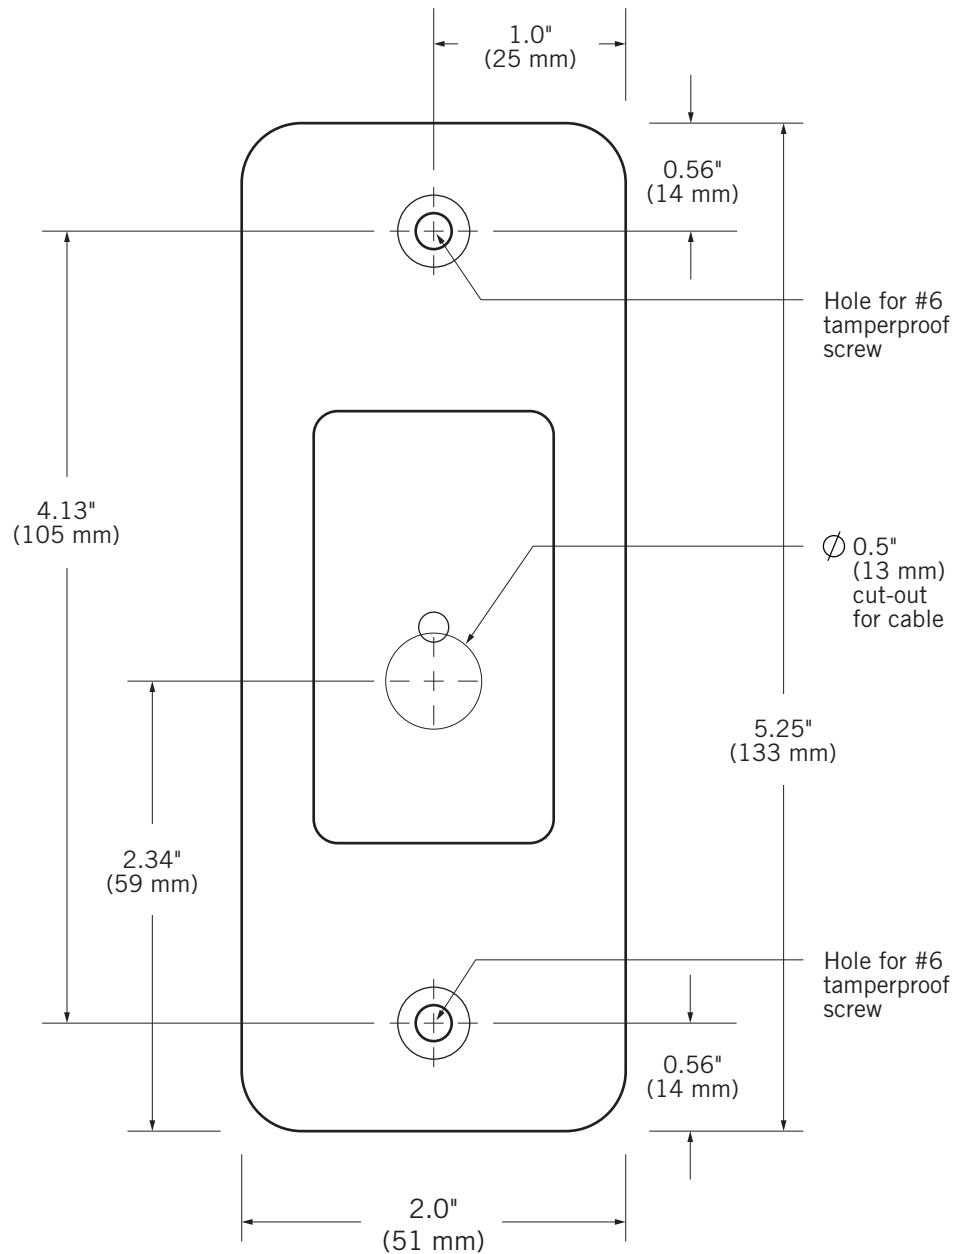

# MOUNTING GUIDE

## P-453 PROXIMITY READER

### Shown Actual Size

To use as a template for mounting on flat surfaces, print page at 100% (Letter)

**FRONT VIEW**