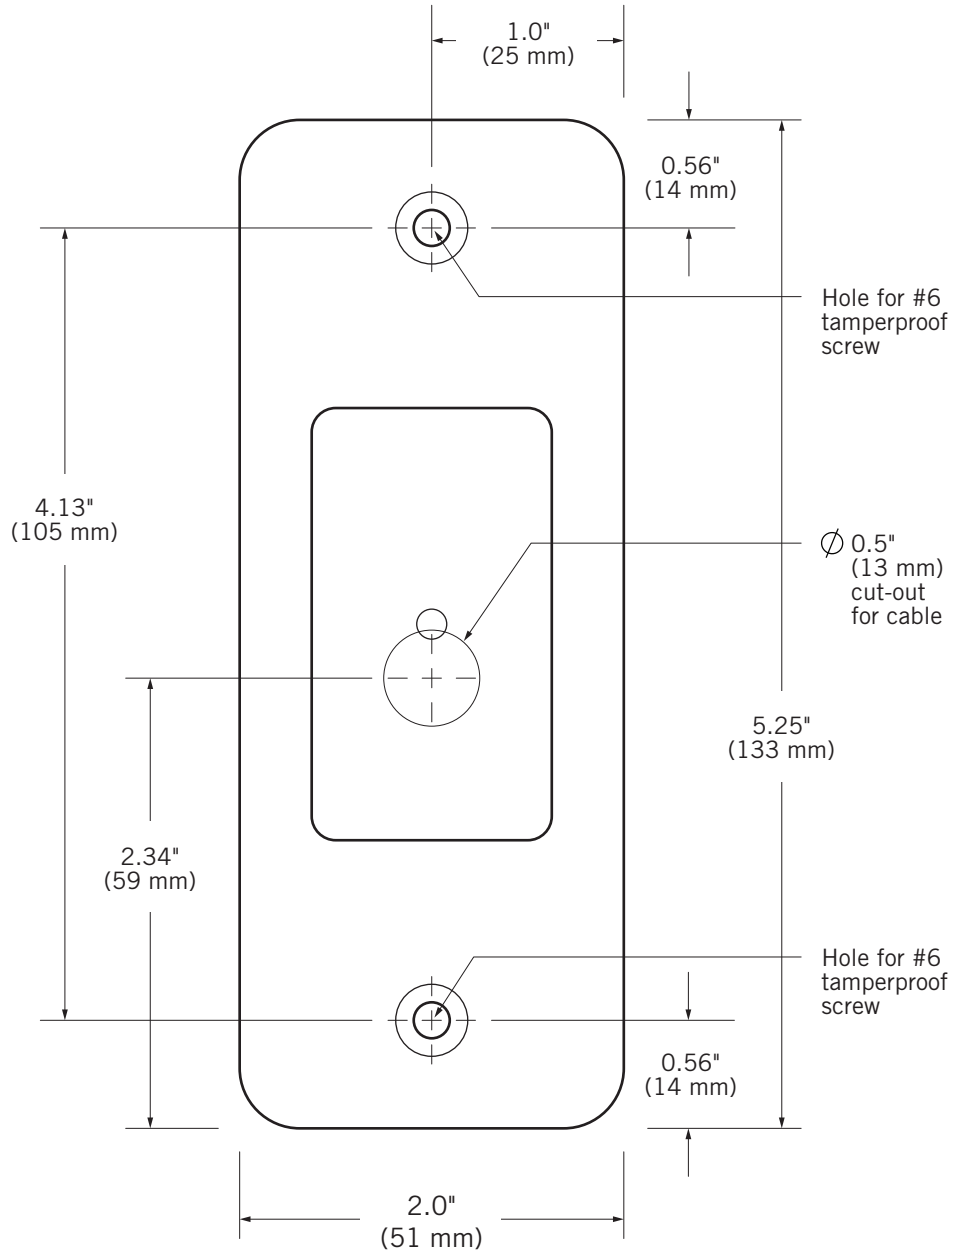

MOUNTING GUIDE

P-453 PROXIMITY READER

Shown Actual Size

To use as a template for mounting on flat surfaces, print page at 100% (A4)

FRONT VIEW