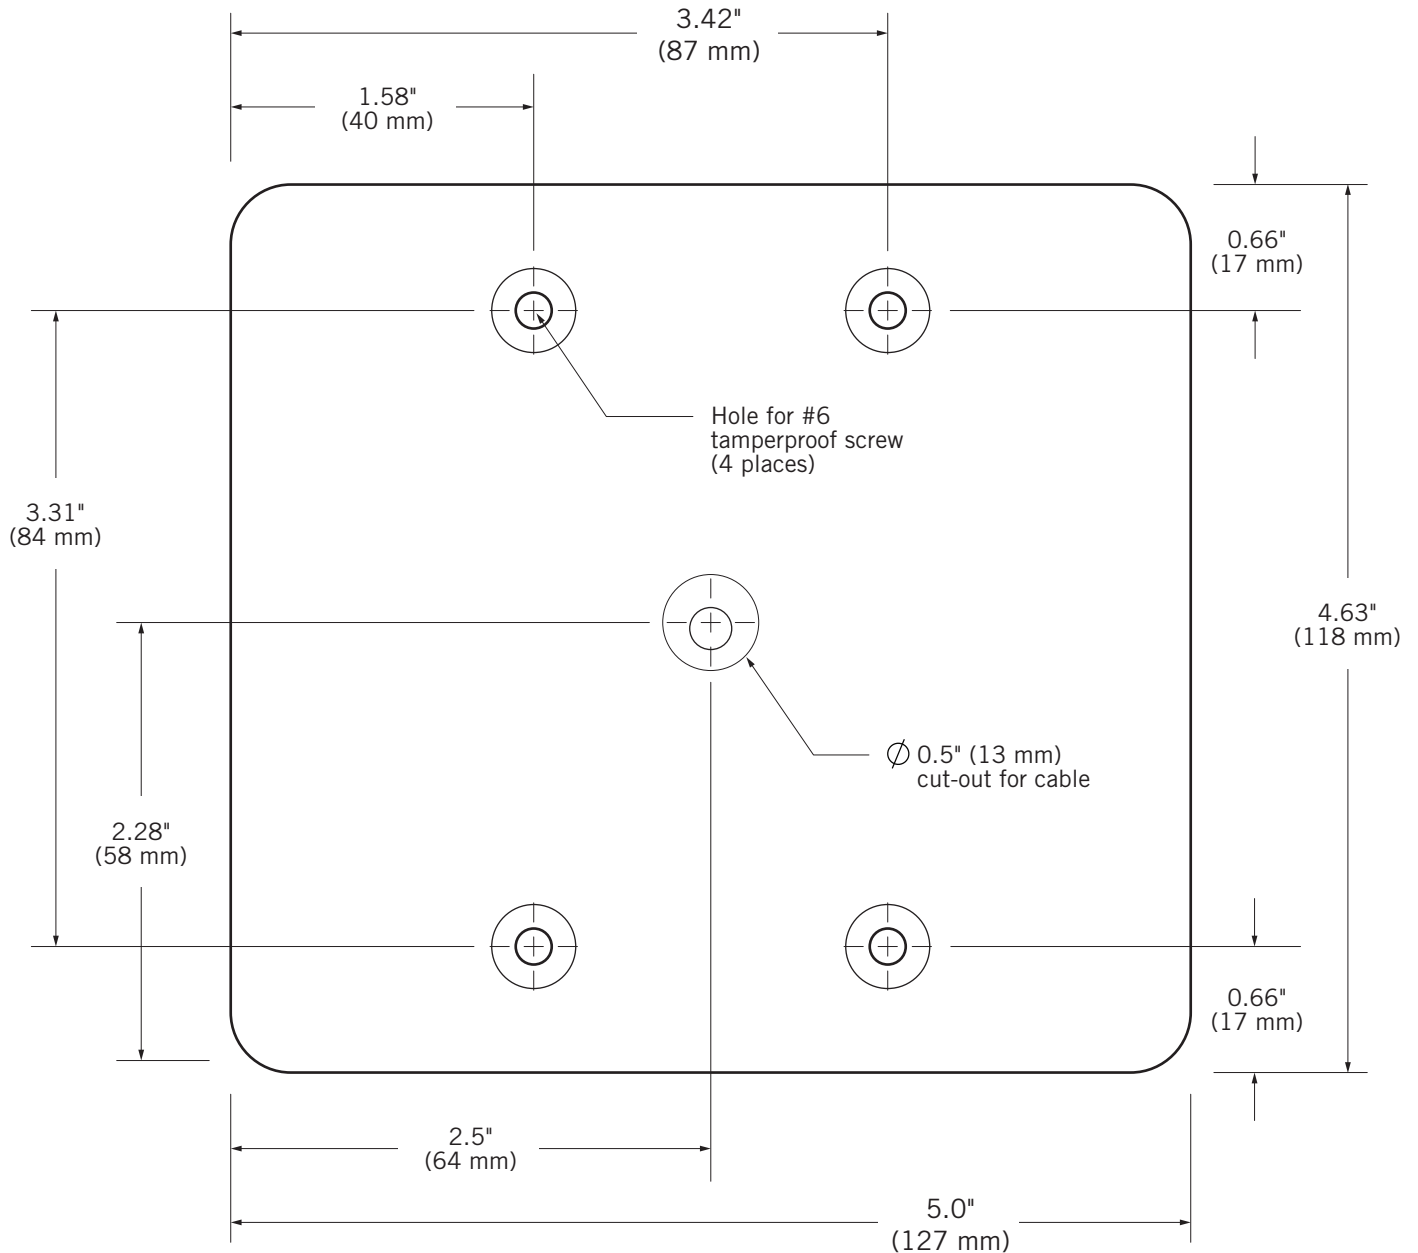

MOUNTING GUIDE

D-410 CONTACTLESS SMARTCARD READER

Shown Actual Size

To use as a template for mounting on flat surfaces, print page at 100% (Letter)

FRONT VIEW

Farpointe Data, Inc.
2195 Zanker Road
San Jose, CA 95131 USA
Office: +1-408-731-8700
Fax: +1-408-731-8705
support@farpointedata.com
www.farpointedata.com