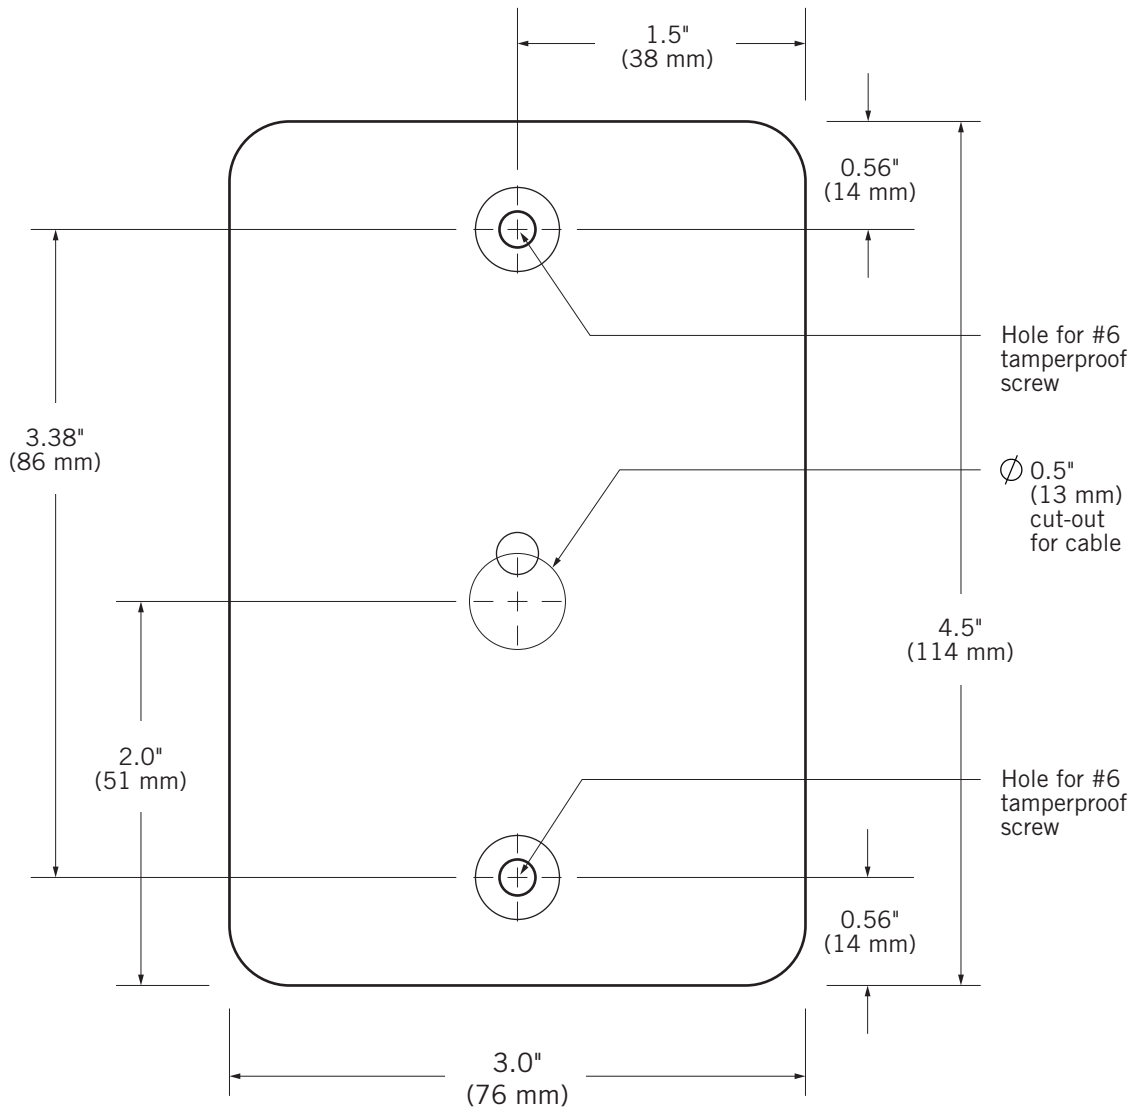

MOUNTING GUIDE

D-405 CONTACTLESS SMARTCARD READER

Shown Actual Size

To use as a template for mounting on flat surfaces, print page at 100% (Letter)

FRONT VIEW