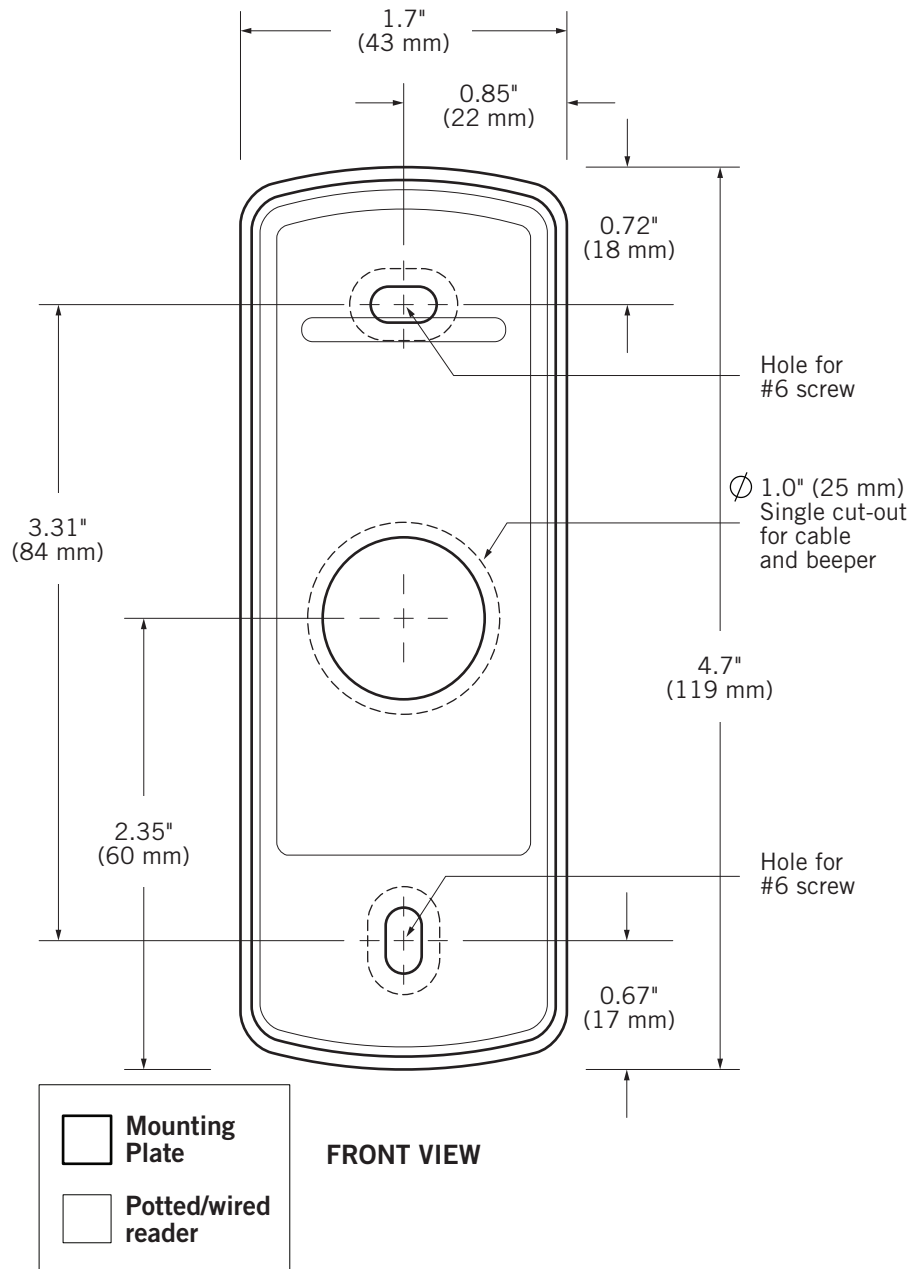

# MOUNTING GUIDE

## CONEXT<sup>®</sup> CSR-35L MOBILE-READY CONTACTLESS SMARTCARD READER

### Shown Actual Size

To use as a template for mounting on flat surfaces, print page at 100% (Letter)

Be sure to use appropriate tools and proper safety equipment during installation.  
Farpointe Data reserves the right to change specifications without notice.  
© 2018-2020 Farpointe Data, Inc. All rights reserved.