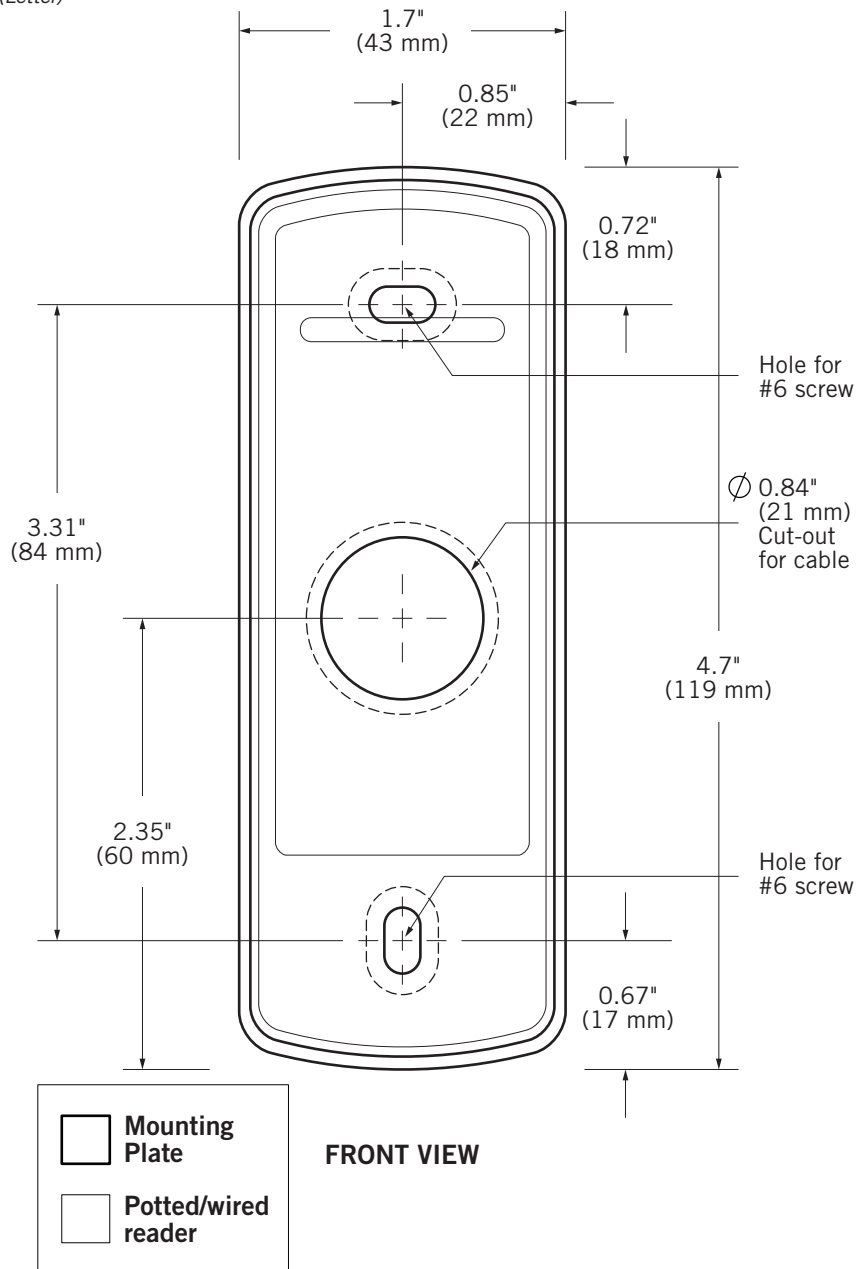

MOUNTING GUIDE

CONEXT[®] CSR-35L MOBILE-READY CONTACTLESS SMARTCARD READER (MULLION)

Shown Actual Size

To use as a template for mounting on flat surfaces, print page at 100% (Letter)

Be sure to use appropriate tools and proper safety equipment during installation.
Farpointe Data reserves the right to change specifications without notice.
© 2018-2022 Farpointe Data, Inc. All rights reserved.