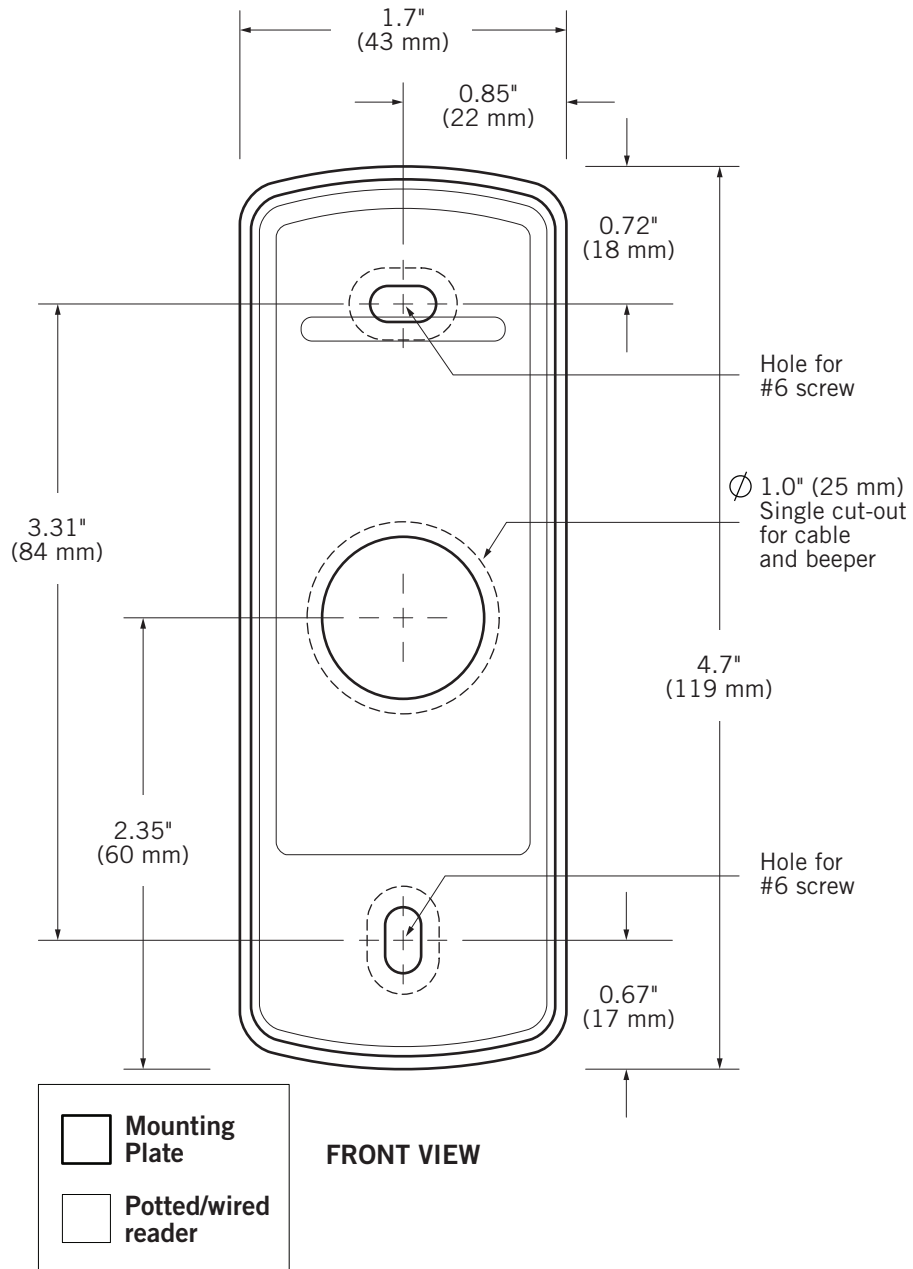

MOUNTING GUIDE

CONEXT[®] CSR-35L MOBILE-READY CONTACTLESS SMARTCARD READER

Shown Actual Size

To use as a template for mounting on flat surfaces, print page at 100% (A4)

Be sure to use appropriate tools and proper safety equipment during installation.
Farpointe Data reserves the right to change specifications without notice.
© 2018-2020 Farpointe Data, Inc. All rights reserved.